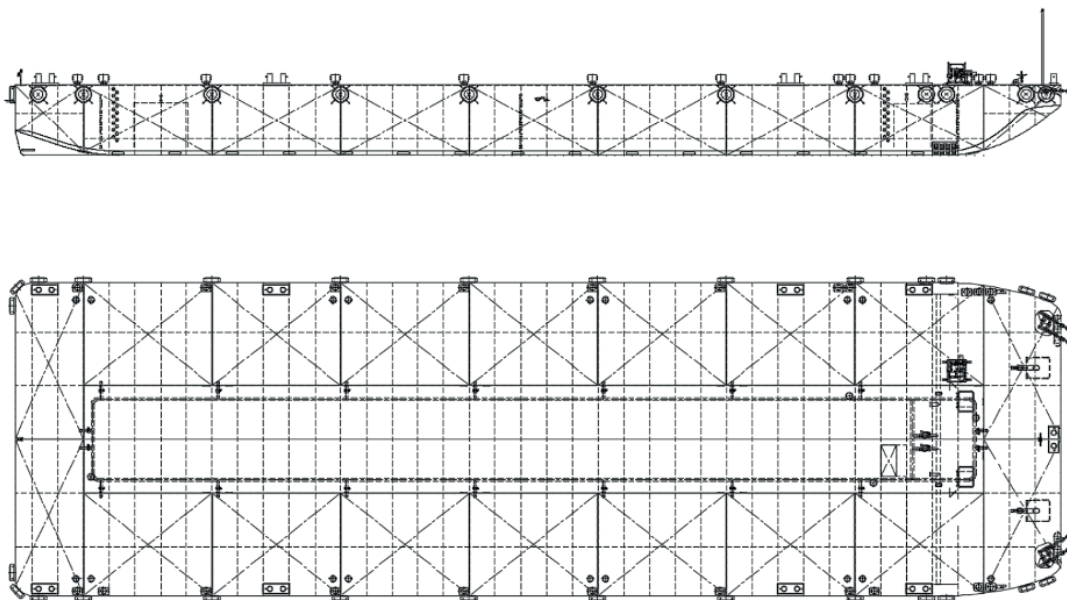

Osprey Valiant

TECHNICAL DETAILS

Type of vessel	Flat-top Barge with internal ballast system	Freeboard min.	1.20m
Class	ABS	Draught max.	4.90m
Trading area	Unrestricted Navigation	GT/NT	4146/1248
Main dimensions	91.50 x 27.40 x 6.10	Deck load max	20 ton/m ²
Cargo capacity	9906 ton		