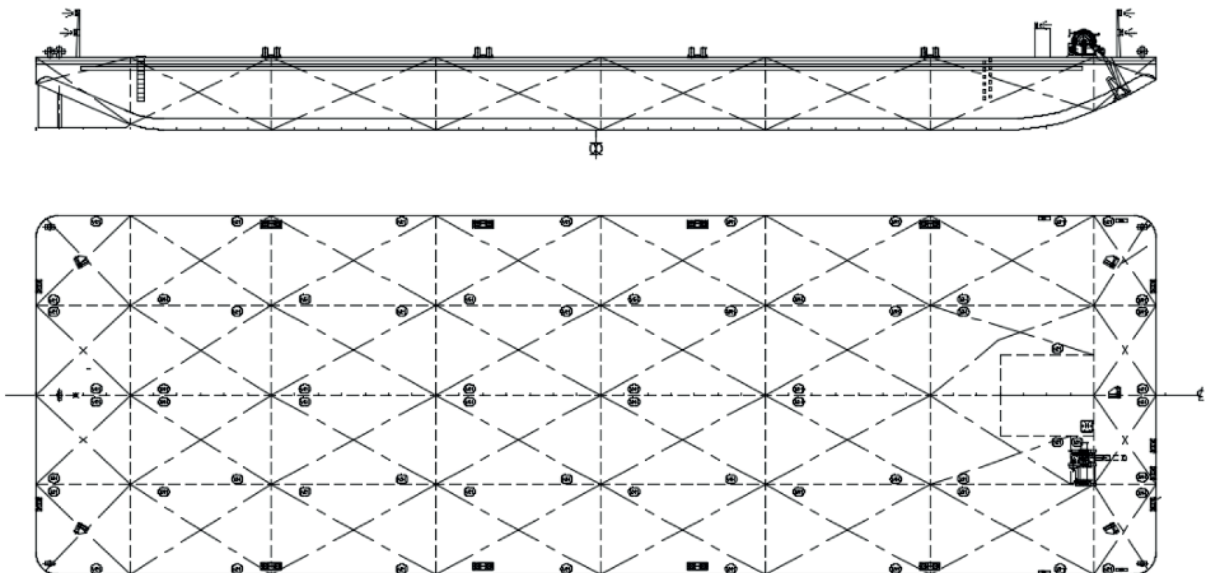

## TECHNICAL DETAILS

Type of vessel	Flat-top Barge	Freeboard min.	1.15m
Class	ABS	Draught max.	3.75m
Trading area	Unrestricted Navigation	GT/NT	2365/709
Main dimensions	76.20 x 24.40 x 4.90	Deck load max	15 ton/m <sup>2</sup>
Cargo capacity	5193 ton		