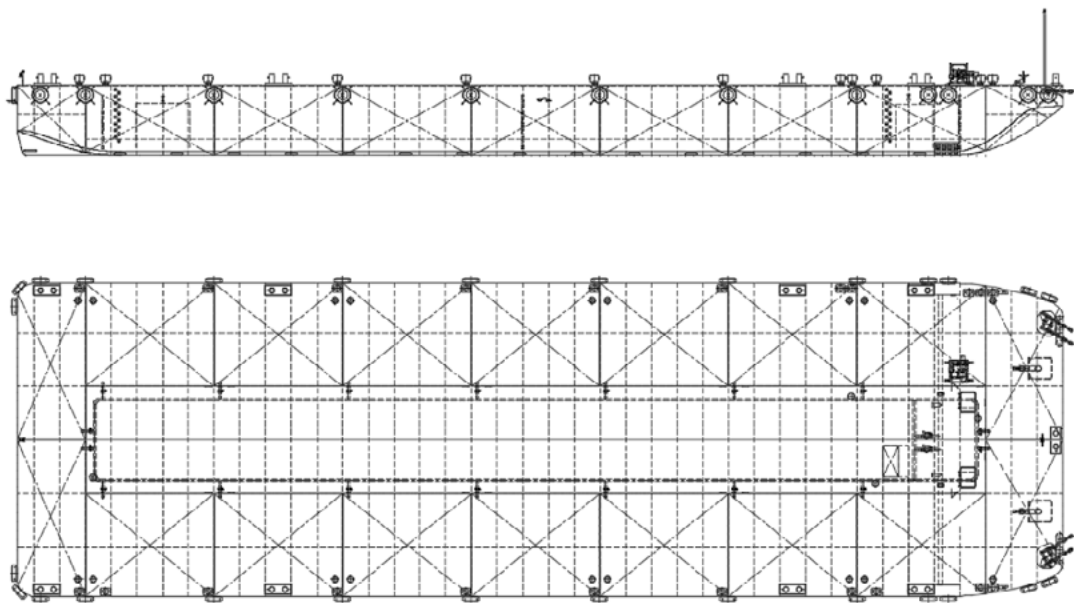

Osprey Valiant

TECHNICAL DETAILS

Type of vessel	Flat-top Barge with internal ballast system	Freeboard min.	1.20m
Class	ABS	Draught max.	4.90m
Trading area	Unrestricted Navigation	GT/NT	4146/1248
Main dimensions	91.50 x 27.40 x 6.10	Deck load max	20 ton/m ²
Cargo capacity	9906 ton		