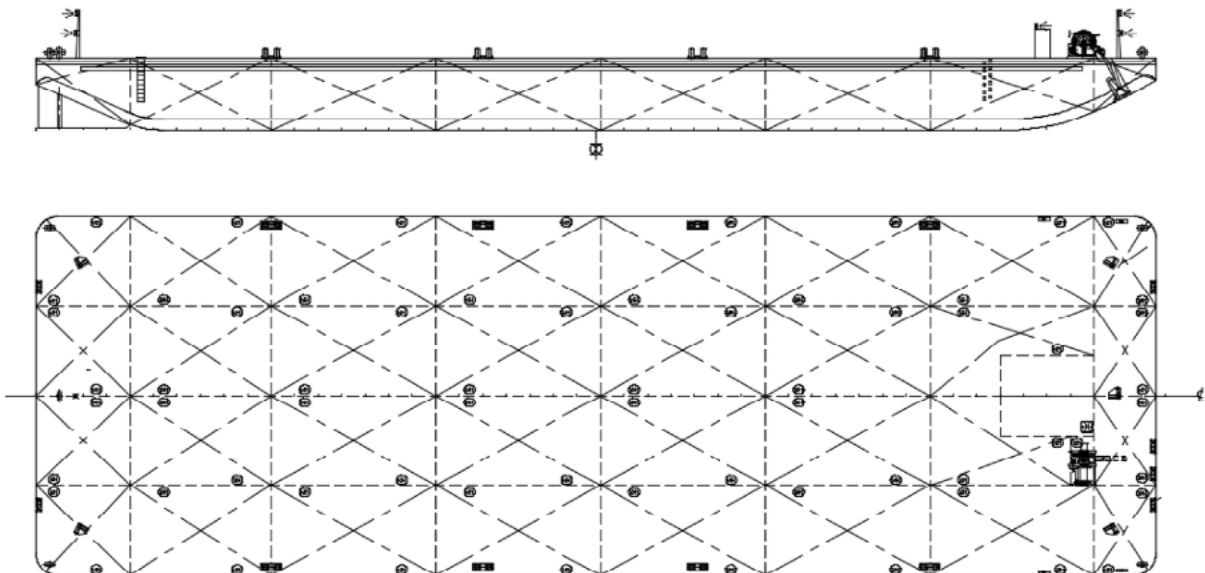

## TECHNICAL DETAILS

Type of vessel	Flat-top Barge	Freeboard min.	1.15m
Class	ABS	Draught max.	3.75m
Trading area	Unrestricted Navigation	GT/NT	2365/709
Main dimensions	76.20 x 24.40 x 4.90	Deck load max	15 ton/m <sup>2</sup>
Cargo capacity	5193 ton		