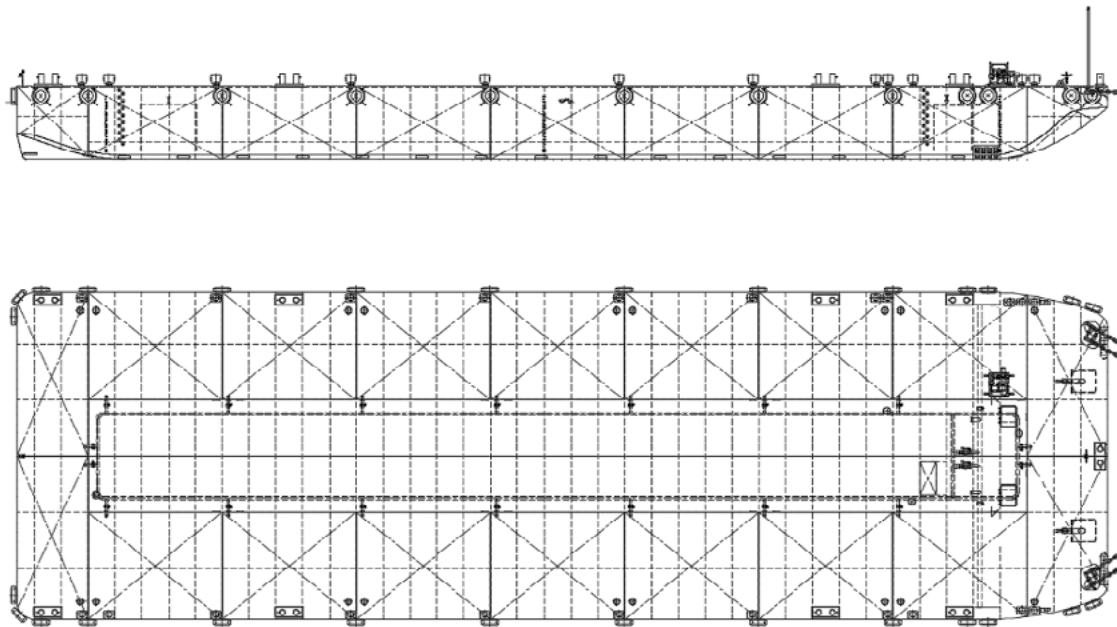

Osprey Intrepid

TECHNICAL DETAILS

Type of vessel	Flat-top Barge with internal ballast system	Freeboard min.	1.20m
Class	ABS	Draught max.	4.90m
Trading area	Unrestricted Navigation	GT/NT	4146/1248
Main dimensions	91.50 x 27.40 x 6.10	Deck load max	20 ton/m ²
Cargo capacity	9906 ton		