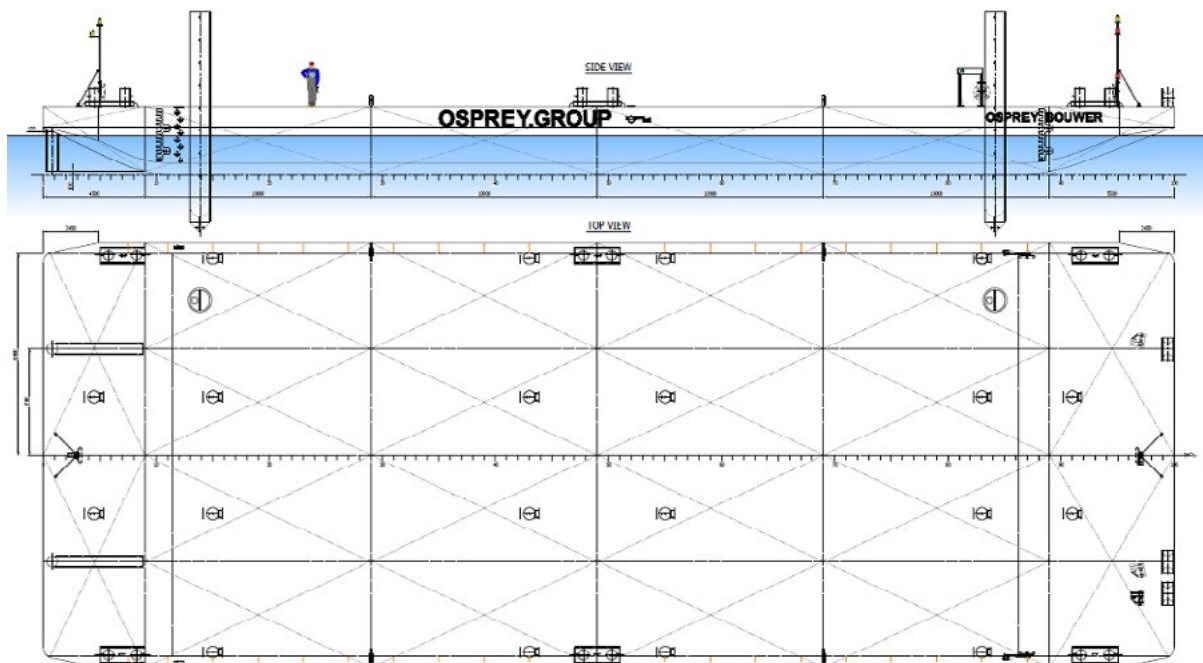

Osprey Fabrique

TECHNICAL DETAILS

Type of vessel	Flat-top Pontoon	Freeboard min.	1.0m
Class	ABS	Draught max.	2.0m
Trading area	Unrestricted Navigation	Deck load max	20 ton/m ²
Main dimensions	50.00 x 18.80 x 3.00		