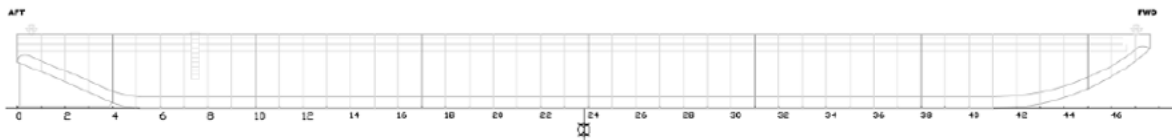

### TECHNICAL DETAILS

Type of vessel	Flat-top Pontoon	Freeboard min.	1.15m
Class	ABS	Draught max.	3.75m
Trading area	Unrestricted Navigation	GT/NT	2150/645
Main dimensions	76.02 x 22.00 x 4.90	Deck load max	15 ton/m <sup>2</sup>
Cargo capacity	4464 ton		