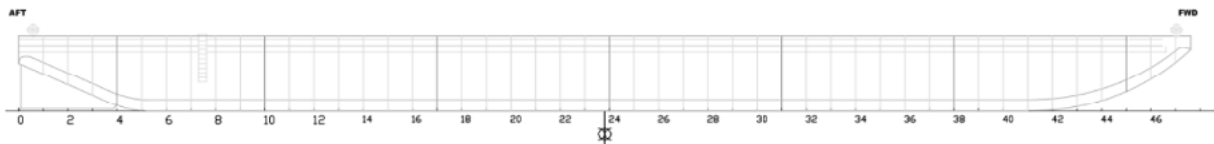

### TECHNICAL DETAILS

Type of vessel	Flat-top Pontoon	Freeboard min.	1.15m
Class	ABS	Draught max.	3.75m
Trading area	Unrestricted Navigation	GT/NT	2125/637
Main dimensions	76.02 x 22.00 x 4.90	Deck load max	15 ton/m <sup>2</sup>
Cargo capacity	4746 ton		