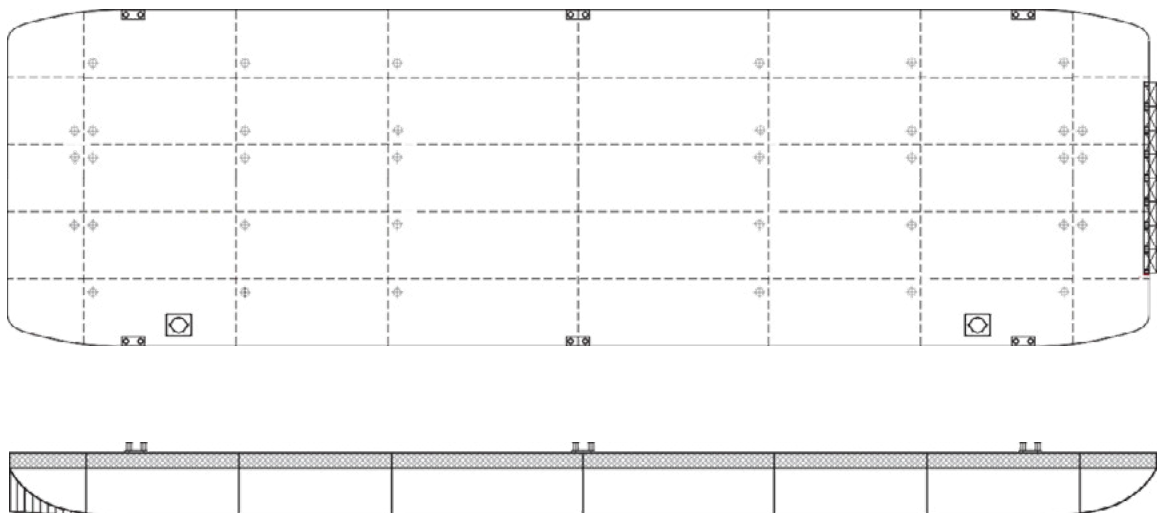

Osprey 7522

TECHNICAL DETAILS

| | | | |
|-----------------|-------------------------|----------------|--------------------------------|
| Type of vessel | Flat-top Pontoon | Freeboard min. | 0.98m |
| Class | Bureau Veritas | Draught max. | 3.02m |
| Trading area | Unrestricted Navigation | GT/NT | 1746/523 |
| Main dimensions | 75.00 x 22.00 x 4.00 | Deck load max | 15 ton/m ² |
| Cargo capacity | 3478 ton | Spuds | Suitable for 2x 914mm diameter |