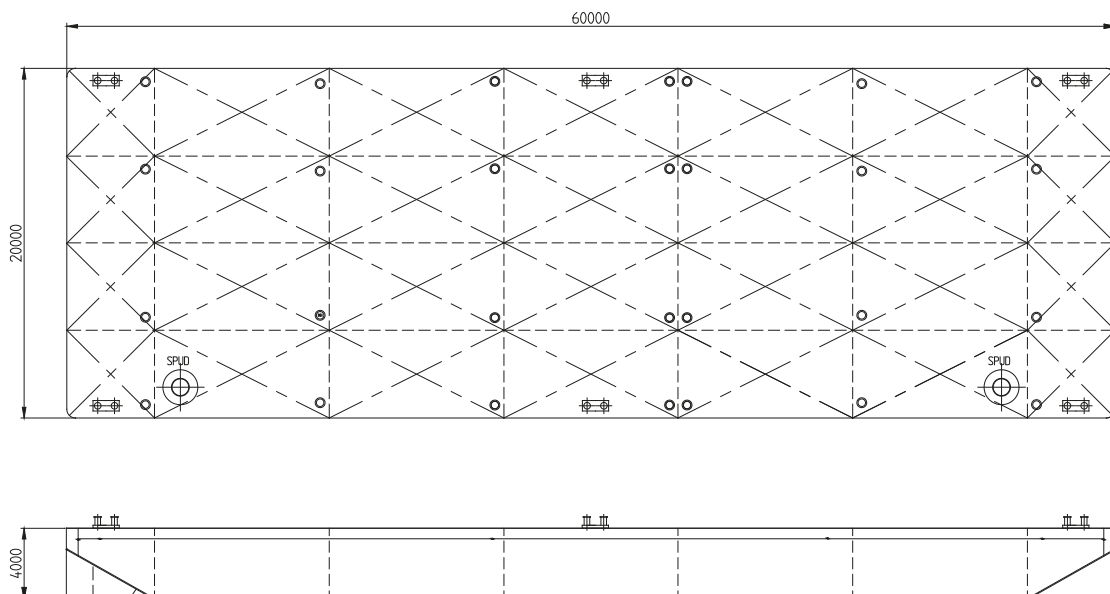

Osprey 6022

TECHNICAL DETAILS

Type of vessel	Flat-top Pontoon	Freeboard min.	0.79m
Class	Bureau Veritas	Draught max.	3.2m
Trading area	Unrestricted Navigation	Draught empty	0.54m
Main dimensions	60.00 x 22.00 x 4.00	GT/NT	1381/414
Cargo capacity	3262 ton	Deck load max	20 ton/m ²
		Spuds	Suitable for 2 spuds ø914 mm