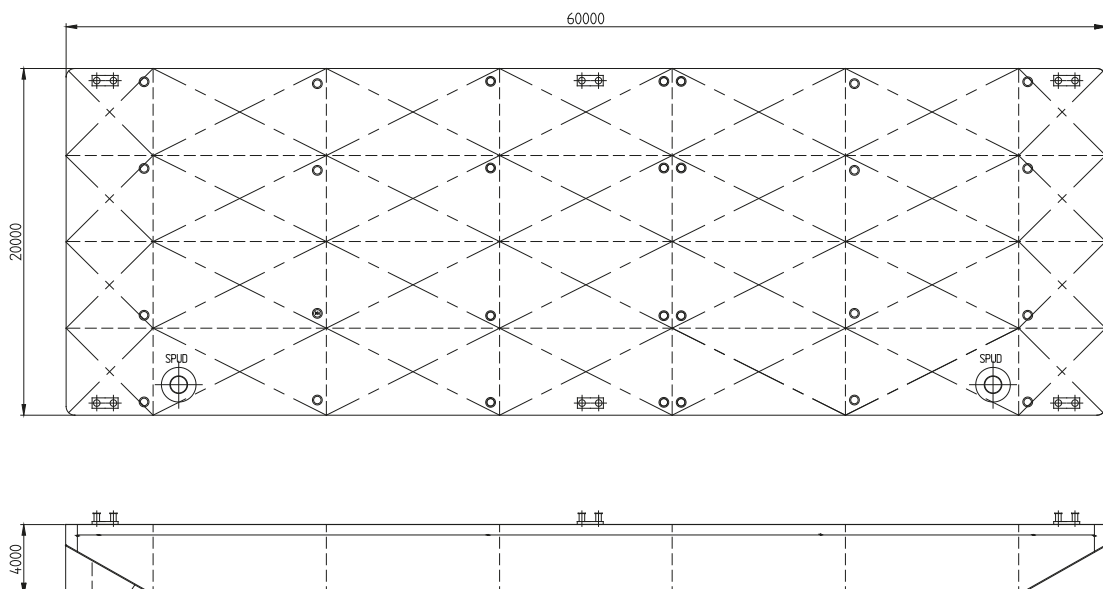

### TECHNICAL DETAILS

Type of vessel	Flat-top Pontoon	Freeboard min.	0.82m
Class	Bureau Veritas	Draught max.	3.18m
Trading area	Unrestricted Navigation	Draught empty	0.54m
Main dimensions	60.00 x 20.00 x 4.00	GT/NT	1240/372
Cargo capacity	3050 ton	Deck load max	10 ton/m <sup>2</sup>
		Spuds	Suitable for 2 spuds ø914 mm