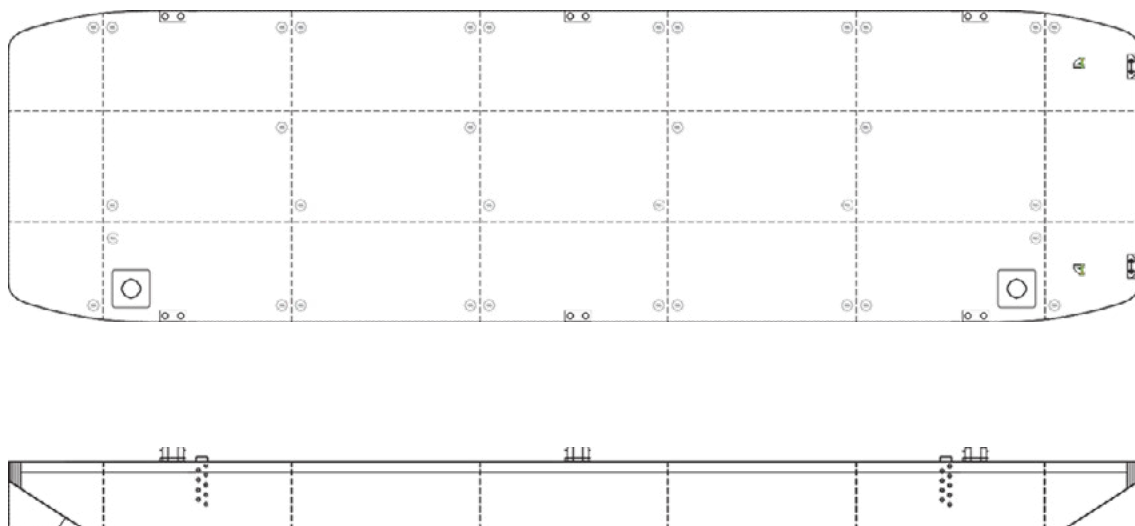

Osprey 6017B

TECHNICAL DETAILS

Type of vessel	Flat-top Pontoon	Freeboard min.	0.78m
Class	Bureau Veritas	Draught max.	2.72m
Trading area	Unrestricted Navigation	GT/NT	891/267
Main dimensions	60.00 x 16.50 x 3.50	Deck load max	12 ton/m ²
Cargo capacity	2140 ton	Spuds	Suitable for 2x 915mm diameter