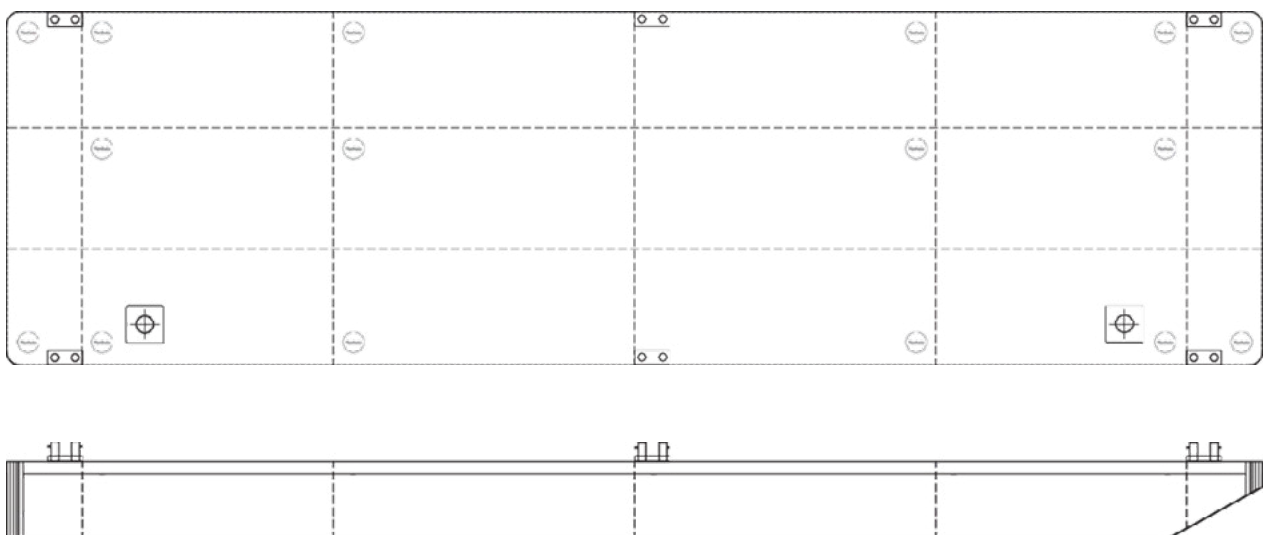

## TECHNICAL DETAILS

Type of vessel	Flat-top Pontoon	Freeboard min.	0.68m
Class	Bureau Veritas	Draught max.	2.32m
Trading area	Unrestricted Navigation	GT/NT	544/163
Main dimensions	50.00 x 14.00 x 3.00	Deck load max	10 ton/m <sup>2</sup>
Cargo capacity	1300 ton	Spuds	Suitable for 2x 610mm diameter