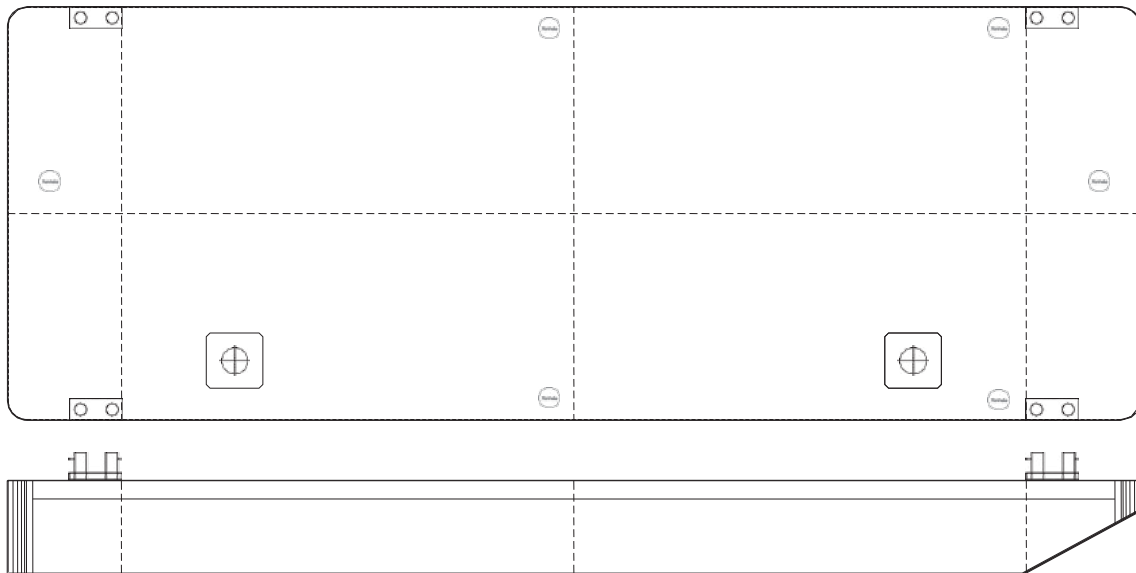

## TECHNICAL DETAILS

Type of vessel	Flat-top Pontoon	Freeboard min.	0.57m
Class	Bureau Veritas	Draught max.	1.93m
Trading area	Unrestricted Navigation	GT/NT	208/62
Main dimensions	30.00 x 11.20 x 2.50	Deck load max	6 ton/m <sup>2</sup>
Cargo capacity	500 ton	Spuds	Suitable for 2x 610mm diameter