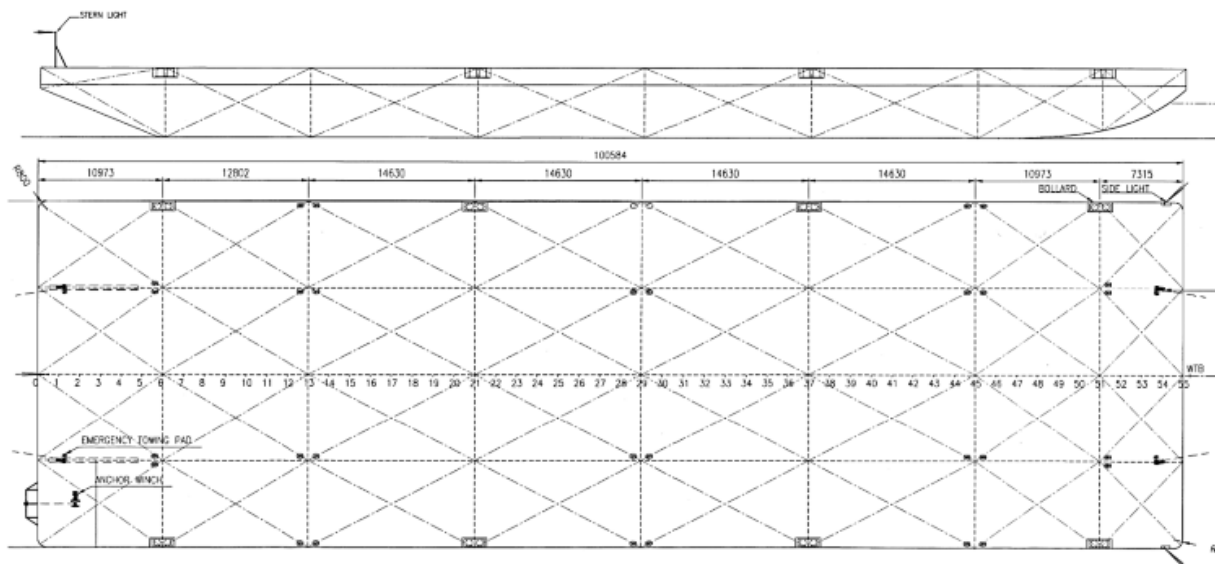

Osprey 10030

TECHNICAL DETAILS

Type of vessel	Flat-top Pontoon	Freeboard min.	1.37m
Class	Lloyds	Draught max.	4.73m
Trading area	Unrestricted Navigation	GT/NT	4969/1490
Main dimensions	100.58 x 30.48 x 6.10	Deck load max	15 ton/m ²
Cargo capacity	12906 ton		